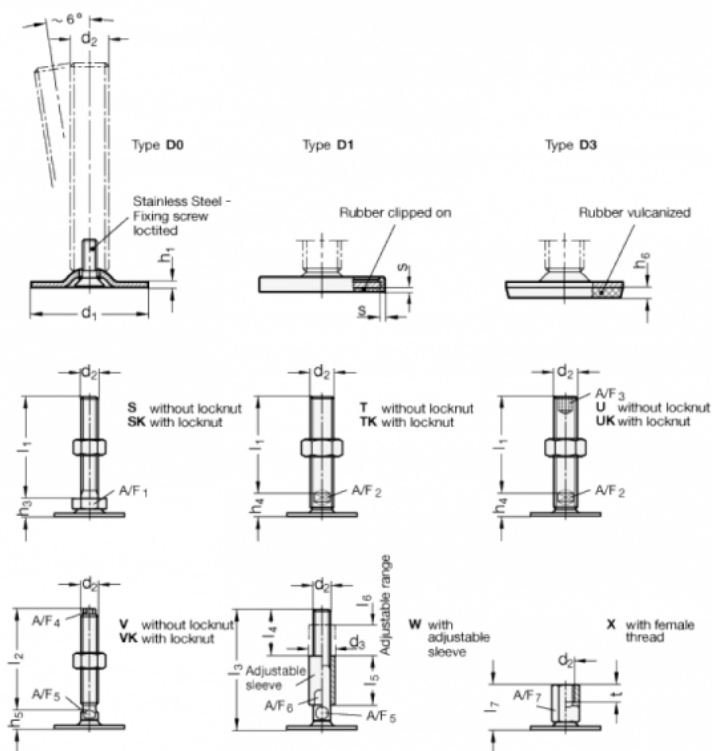

# Data Sheet

Article number: 204160M16100D3UK

Description: E+G levelling foot  
GN 41-60-M16-100-D3-UK

Note: UK With nut, Hexagon socket at the top, Wrench flat at the bottom

## Measures

A/F2 = 12

s =

A/F3 = 8

d1 = 60

d2 = M16

h1 = 2.5

h4 = 17

h6 = 4.5

l1 = 100